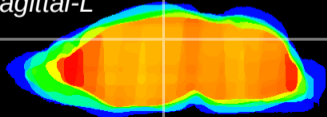

Coronal

Sagittal-R

Sagittal-L

ViBrism: CX14204
Horizontal

DG