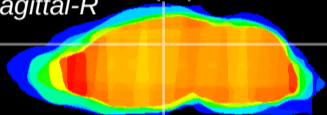

Coronal

Sagittal-R

Sagittal-L

ViBrism: CX14204
Horizontal

DG