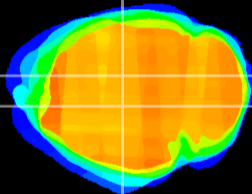

Coronal

Sagittal-R

Sagittal-L

ViBrism: CX14204
Horizontal

DG