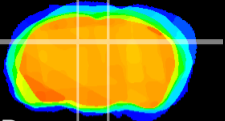

Coronal

Sagittal-R

Sagittal-L

ViBrism: CX14204
Horizontal

DG