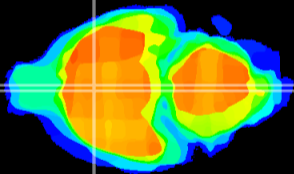

Coronal

Sagittal-R

Sagittal-L

ViBriSM: CX14204
Horizontal

MPA