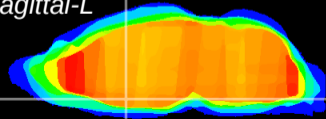

Coronal

Sagittal-R

Sagittal-L

ViBriSM: CX14204
Horizontal

MPA