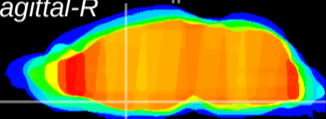

Coronal

Sagittal-R

Sagittal-L

ViBriSM: CX14204
Horizontal

MPA