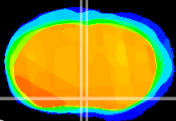

Coronal

Sagittal-R

Sagittal-L

ViBriSM: CX14204
Horizontal

MPA