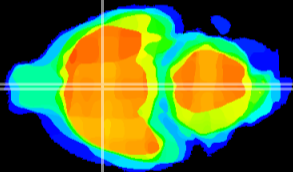

Coronal

Sagittal-R

Sagittal-L

ViBrism: CX14204
Horizontal

SPa ventral