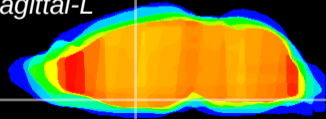

Coronal

Sagittal-R

Sagittal-L

ViBrism: CX14204
Horizontal

SPa ventral