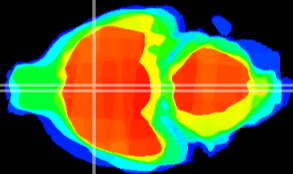

Coronal

Sagittal-R

Sagittal-L

ViBriSM: CX14205
Horizontal

MPA