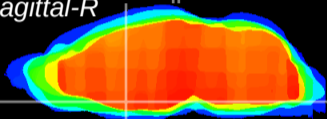

Coronal

Sagittal-R

Sagittal-L

ViBriSM: CX14205
Horizontal

MPA