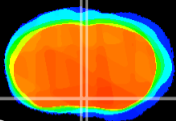

Coronal

Sagittal-R

Sagittal-L

ViBriSM: CX14205
Horizontal

MPA