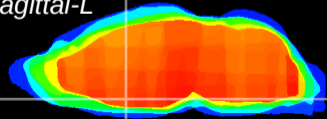

Coronal

Sagittal-R

Sagittal-L

ViBriSM: CX14205
Horizontal

MPA