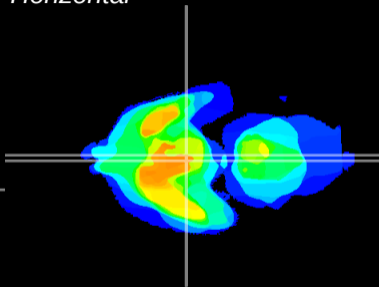

Coronal

Sagittal-R

Sagittal-L

ViBrism: CX14209
Horizontal

Arc