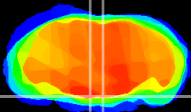

Coronal

Sagittal-R

Sagittal-L

ViBrism: CX14209
Horizontal

Pn