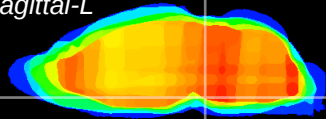

Coronal

Sagittal-R

Sagittal-L

ViBrism: CX14209
Horizontal

Pn