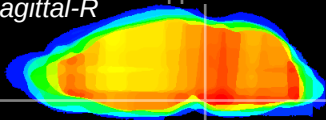

Coronal

Sagittal-R

Sagittal-L

ViBrism: CX14209
Horizontal

Pn