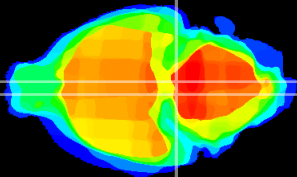

Coronal

Sagittal-R

Sagittal-L

ViBrism: CX14209
Horizontal

Pn