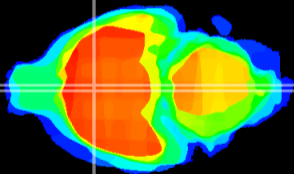

Coronal

Sagittal-R

Sagittal-L

ViBrism: CX14214
Horizontal

MPA