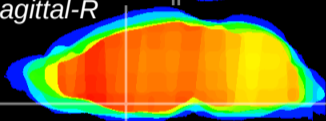

Coronal

Sagittal-R

Sagittal-L

ViBrism: CX14214
Horizontal

MPA