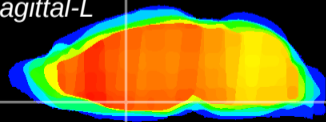

Coronal

Sagittal-R

Sagittal-L

ViBrism: CX14214
Horizontal

MPA