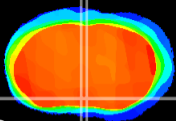

Coronal

Sagittal-R

Sagittal-L

ViBrism: CX14214
Horizontal

MPA