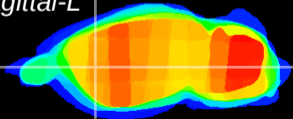

Coronal

Sagittal-R

Sagittal-L

ViBrisM: CX14215  
Horizontal

CPU lateral