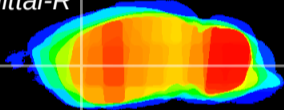

Coronal

Sagittal-R

Sagittal-L

ViBrisM: CX14215  
Horizontal

CPU lateral