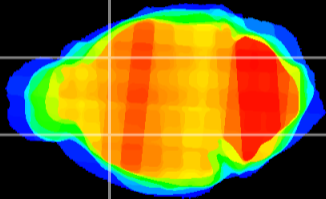

Coronal

Sagittal-R

Sagittal-L

ViBrisM: CX14215  
Horizontal

CPU lateral