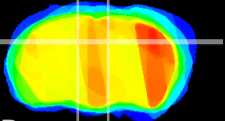

Coronal

Sagittal-R

Sagittal-L

ViBrism: CX14217
Horizontal

DG