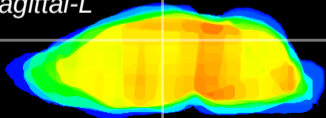

Coronal

Sagittal-R

Sagittal-L

ViBrism: CX14217
Horizontal

DG