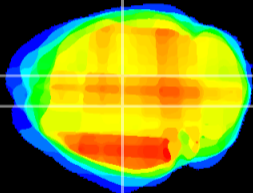

Coronal

Sagittal-R

Sagittal-L

ViBrism: CX14217
Horizontal

DG