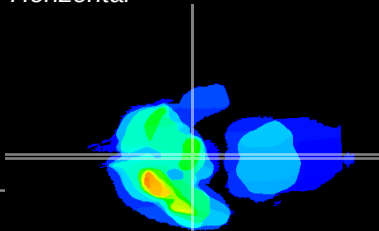

Coronal

Sagittal-R

Sagittal-L

ViBrism: CX14218
Horizontal

ME