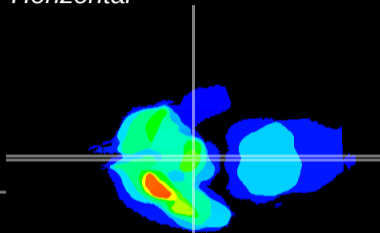

Coronal

Sagittal-R

Sagittal-L

ViBrism: CX14225
Horizontal

ME