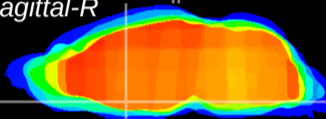

Coronal

Sagittal-R

Sagittal-L

ViBrism: CX14226  
Horizontal

MPA