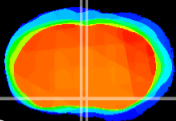

Coronal

Sagittal-R

Sagittal-L

ViBrism: CX14226  
Horizontal

MPA