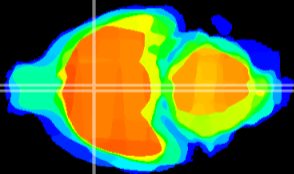

Coronal

Sagittal-R

Sagittal-L

ViBrism: CX14226  
Horizontal

MPA