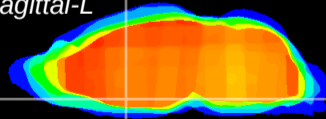

Coronal

Sagittal-R

Sagittal-L

ViBrism: CX14226  
Horizontal

MPA