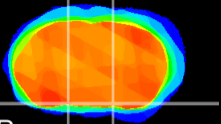

Coronal

Sagittal-R

Sagittal-L

ViBrism: CX14227
Horizontal

S0