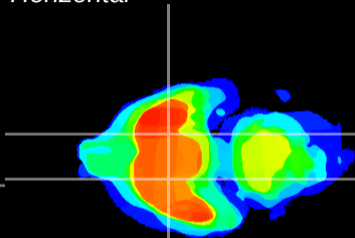

Coronal

Sagittal-R

Sagittal-L

ViBrism: CX14227
Horizontal

S0