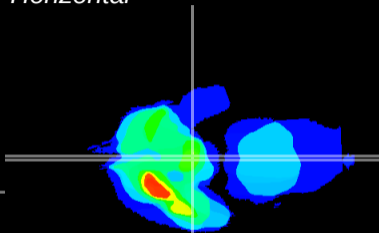

Coronal

Sagittal-R

Sagittal-L

ViBrism: CX14228
Horizontal

ME