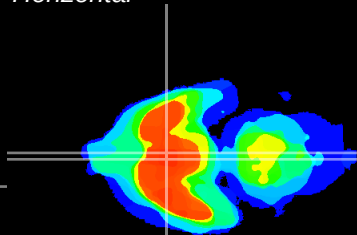

Coronal

Sagittal-R

Sagittal-L

ViBriSM: CX14228
Horizontal

SCN