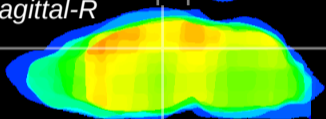

Coronal

Sagittal-R

Sagittal-L

ViBrism: CX14230
Horizontal

DG