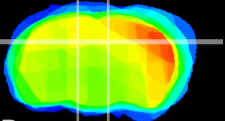

Coronal

Sagittal-R

Sagittal-L

ViBrism: CX14230
Horizontal

DG