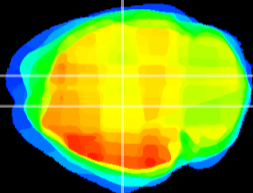

Coronal

Sagittal-R

Sagittal-L

ViBrism: CX14230
Horizontal

DG