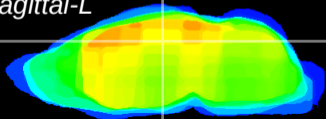

Coronal

Sagittal-R

Sagittal-L

ViBrism: CX14230
Horizontal

DG