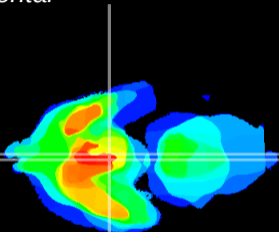

Coronal

Sagittal-R

Sagittal-L

ViBrism: CX14231
Horizontal

Arc