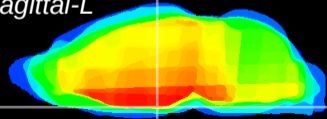

Coronal

Sagittal-R

Sagittal-L

ViBrism: CX14231
Horizontal

Arc