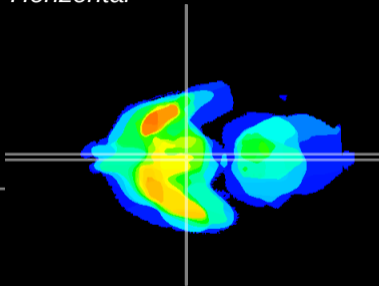

Coronal

Sagittal-R

Sagittal-L

ViBrism: CX14236
Horizontal

Arc