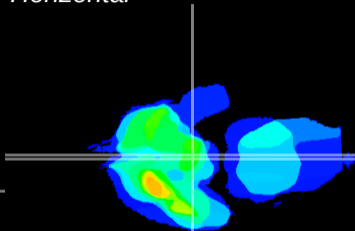

Coronal

Sagittal-R

Sagittal-L

ViBrism: CX14236
Horizontal

ME