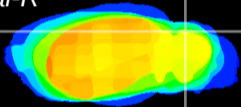

Coronal

Sagittal-R

Sagittal-L

ViBrism: CX14240
Horizontal

Cb lobe