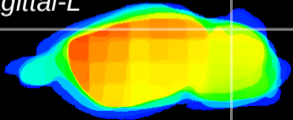

Coronal

Sagittal-R

Sagittal-L

ViBrism: CX14240
Horizontal

Cb lobe