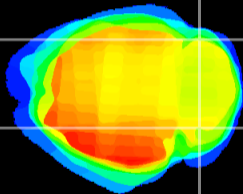

Coronal

Sagittal-R

Sagittal-L

ViBrism: CX14240
Horizontal

Cb lobe