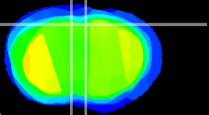

Coronal

Sagittal-R

Sagittal-L

ViBrism: CX14243  
Horizontal

Cx motor