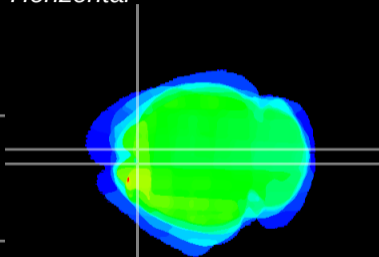

Coronal

Sagittal-R

Sagittal-L

ViBrism: CX14243  
Horizontal

Cx motor