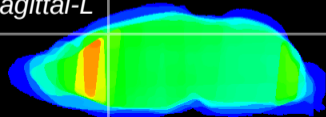

Coronal

Sagittal-R

Sagittal-L

ViBrism: CX14243  
Horizontal

Cx motor