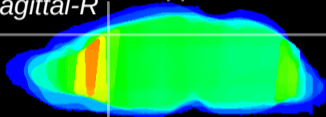

Coronal

Sagittal-R

Sagittal-L

ViBrism: CX14243  
Horizontal

Cx motor