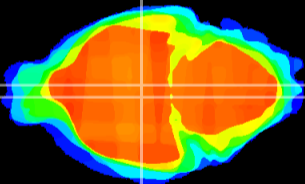

Coronal

Sagittal-R

Sagittal-L

ViBrism: CX14245
Horizontal

DM