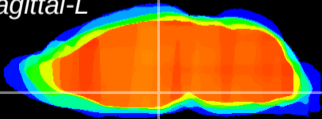

Coronal

Sagittal-R

Sagittal-L

ViBrism: CX14245
Horizontal

DM