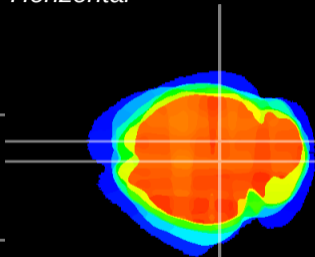

Coronal

Sagittal-R

Sagittal-L

ViBrism: CX14245
Horizontal

SC