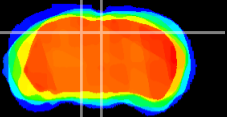

Coronal

Sagittal-R

Sagittal-L

ViBrism: CX14245
Horizontal

SC