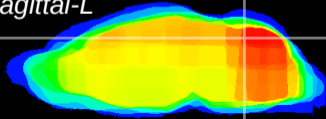

Coronal

Sagittal-R

Sagittal-L

ViBrism: CX14249
Horizontal

Cb vermis