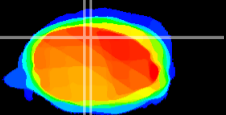

Coronal

Sagittal-R

Sagittal-L

ViBrism: CX14249
Horizontal

Cb vermis