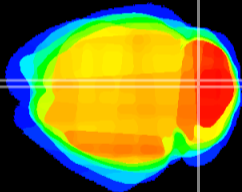

Coronal

Sagittal-R

Sagittal-L

ViBrism: CX14249
Horizontal

Cb vermis