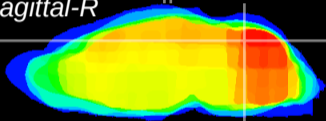

Coronal

Sagittal-R

Sagittal-L

ViBrism: CX14249
Horizontal

Cb vermis