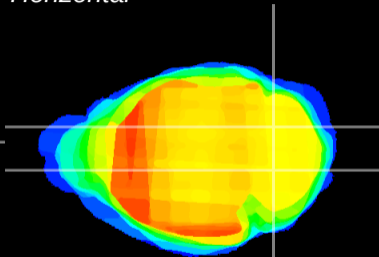

Coronal

Sagittal-R

Sagittal-L

ViBrism: CX14250
Horizontal

Cb nucleus