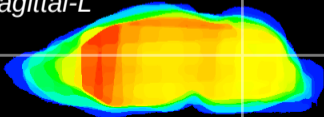

Coronal

Sagittal-R

Sagittal-L

ViBrism: CX14250
Horizontal

Cb nucleus