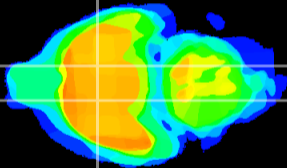

Coronal

Sagittal-R

Sagittal-L

ViBrism: CX14259
Horizontal

LH