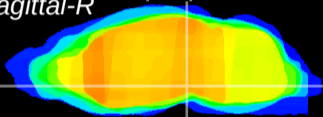

Coronal

Sagittal-R

Sagittal-L

ViBrism: CX14259
Horizontal

SN