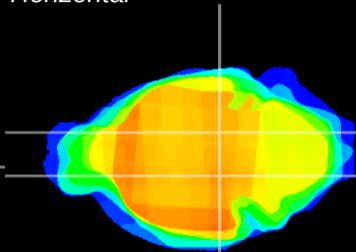

Coronal

Sagittal-R

Sagittal-L

ViBrism: CX14259
Horizontal

SN