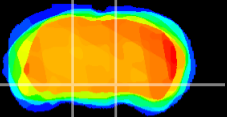

Coronal

Sagittal-R

Sagittal-L

ViBrism: CX14259
Horizontal

SN