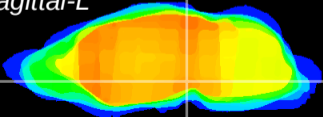

Coronal

Sagittal-R

Sagittal-L

ViBrism: CX14259
Horizontal

SN