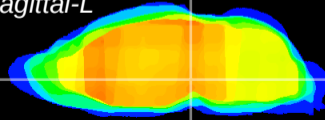

Coronal

Sagittal-R

Sagittal-L

ViBrism: CX14259
Horizontal

VTA