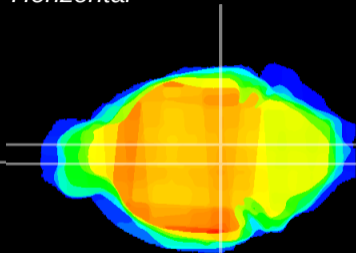

Coronal

Sagittal-R

Sagittal-L

ViBrism: CX14259
Horizontal

VTA