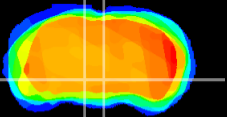

Coronal

Sagittal-R

Sagittal-L

ViBrism: CX14259
Horizontal

VTA