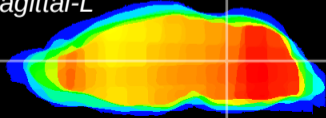

Coronal

Sagittal-R

Sagittal-L

ViBrism: CX14260
Horizontal

Tg