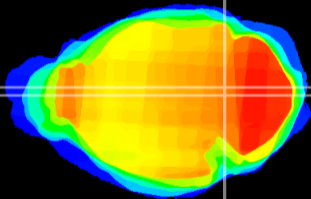

Coronal

Sagittal-R

Sagittal-L

ViBrism: CX14260
Horizontal

Tg