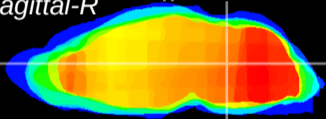

Coronal

Sagittal-R

Sagittal-L

ViBrism: CX14260
Horizontal

Tg