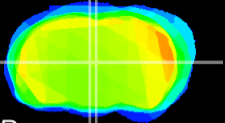

Coronal

Sagittal-R

Sagittal-L

ViBrism: CX14266
Horizontal

MD