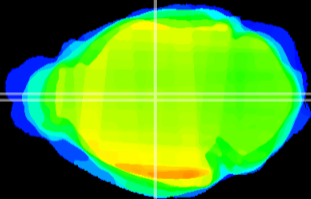

Coronal

Sagittal-R

Sagittal-L

ViBrism: CX14266
Horizontal

MD