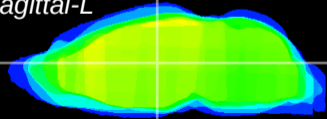

Coronal

Sagittal-R

Sagittal-L

ViBrism: CX14266
Horizontal

MD