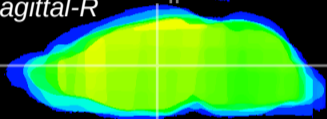

Coronal

Sagittal-R

Sagittal-L

ViBrism: CX14266
Horizontal

MD