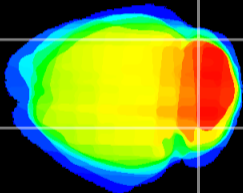

Coronal

Sagittal-R

Sagittal-L

ViBrism: CX14269
Horizontal

Cb lobe