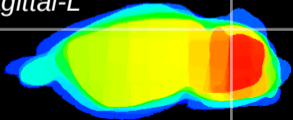

Coronal

Sagittal-R

Sagittal-L

ViBrism: CX14269
Horizontal

Cb lobe