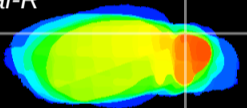

Coronal

Sagittal-R

Sagittal-L

ViBrism: CX14269
Horizontal

Cb lobe