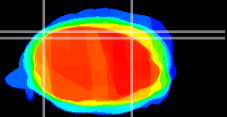

Coronal

Sagittal-R

Sagittal-L

ViBrism: CX14269
Horizontal

Cb lobe