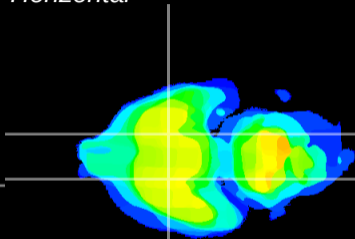

Coronal

Sagittal-R

Sagittal-L

ViBrism: CX14269
Horizontal

S0