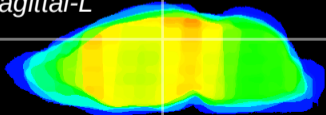

Coronal

Sagittal-R

Sagittal-L

ViBrism: CX14270
Horizontal

DG