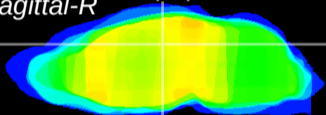

Coronal

Sagittal-R

Sagittal-L

ViBrism: CX14270
Horizontal

DG