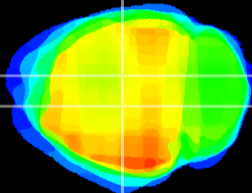

Coronal

Sagittal-R

Sagittal-L

ViBrism: CX14270
Horizontal

DG