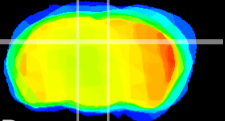

Coronal

Sagittal-R

Sagittal-L

ViBrism: CX14270
Horizontal

DG