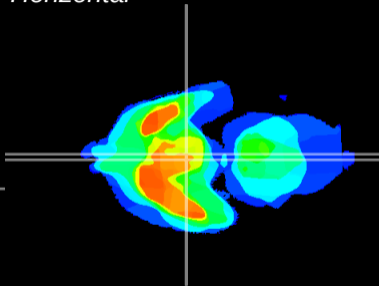

Coronal

Sagittal-R

Sagittal-L

ViBrism: CX14272
Horizontal

Arc