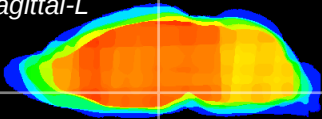

Coronal

Sagittal-R

Sagittal-L

ViBrism: CX14277
Horizontal

DM