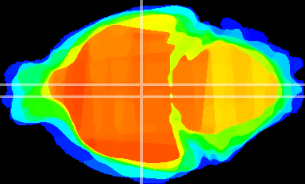

Coronal

Sagittal-R

Sagittal-L

ViBrism: CX14277
Horizontal

DM