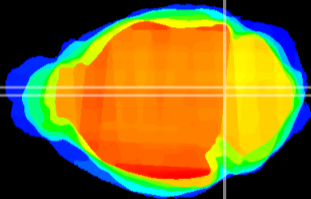

Coronal

Sagittal-R

Sagittal-L

ViBrism: CX14277
Horizontal

Tg