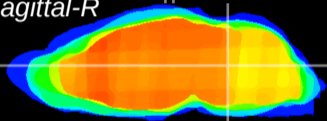

Coronal

Sagittal-R

Sagittal-L

ViBrism: CX14277
Horizontal

Tg