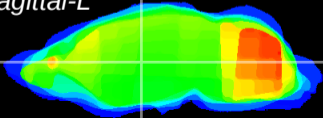

Coronal

Sagittal-R

Sagittal-L

ViBrism: CX14278
Horizontal

VA/VL