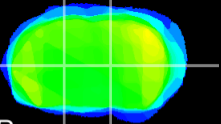

Coronal

Sagittal-R

Sagittal-L

ViBrism: CX14278
Horizontal

VA/VL