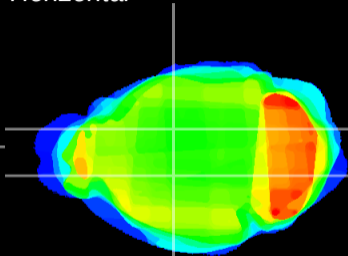

Coronal

Sagittal-R

Sagittal-L

ViBrism: CX14278
Horizontal

VA/VL