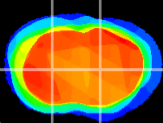

Coronal

Sagittal-R

Sagittal-L

ViBris: CX14283  
Horizontal

CPU medial