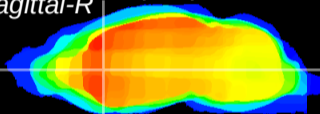

Coronal

Sagittal-R

Sagittal-L

ViBris: CX14283  
Horizontal

CPU medial