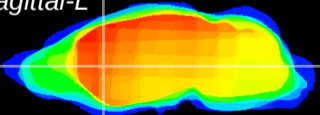

Coronal

Sagittal-R

Sagittal-L

ViBris: CX14283  
Horizontal

CPU medial