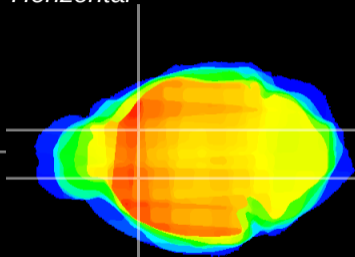

Coronal

Sagittal-R

Sagittal-L

ViBris: CX14283  
Horizontal

CPU medial