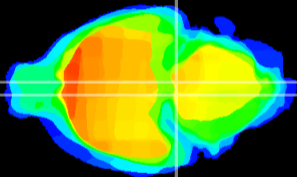

Coronal

Sagittal-R

Sagittal-L

ViBrism: CX14283
Horizontal

Pn