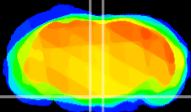

Coronal

Sagittal-R

Sagittal-L

ViBrism: CX14283
Horizontal

Pn