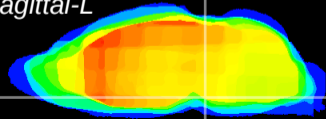

Coronal

Sagittal-R

Sagittal-L

ViBrism: CX14283
Horizontal

Pn