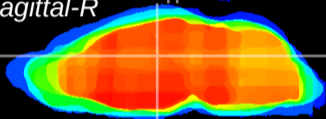

Coronal

Sagittal-R

Sagittal-L

ViBrism: CX14285
Horizontal

Hb