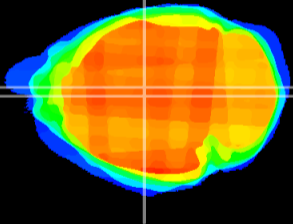

Coronal

Sagittal-R

Sagittal-L

ViBrism: CX14285
Horizontal

Hb