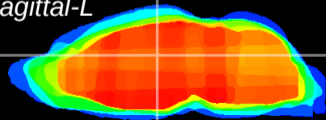

Coronal

Sagittal-R

Sagittal-L

ViBrism: CX14285
Horizontal

Hb