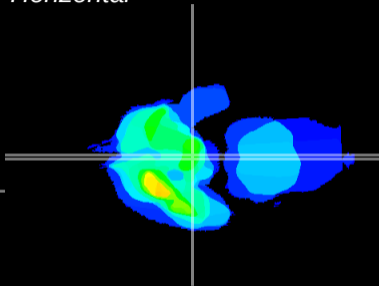

Coronal

Sagittal-R

Sagittal-L

ViBrism: CX14287
Horizontal

ME