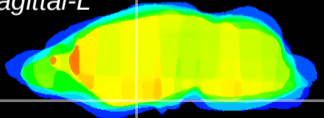

Coronal

Sagittal-R

Sagittal-L

ViBrism: CX14287  
Horizontal

S0