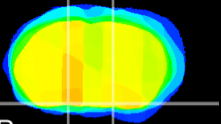

Coronal

Sagittal-R

Sagittal-L

ViBrism: CX14287  
Horizontal

S0