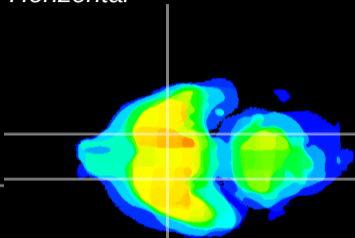

Coronal

Sagittal-R

Sagittal-L

ViBrism: CX14287  
Horizontal

S0