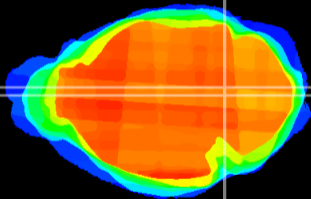

Coronal

Sagittal-R

Sagittal-L

ViBrism: CX14291
Horizontal

Tg