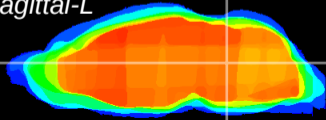

Coronal

Sagittal-R

Sagittal-L

ViBrism: CX14291
Horizontal

Tg