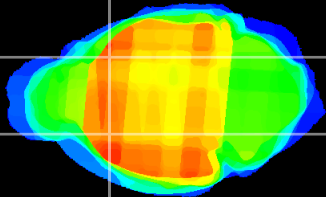

Coronal

Sagittal-R

Sagittal-L

ViBrism: CX14303
Horizontal

CPU lateral