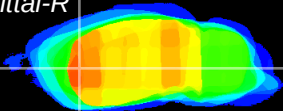

Coronal

Sagittal-R

Sagittal-L

ViBrism: CX14303
Horizontal

CPU lateral