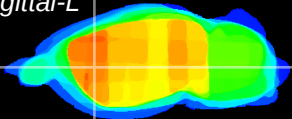

Coronal

Sagittal-R

Sagittal-L

ViBrism: CX14303
Horizontal

CPU lateral