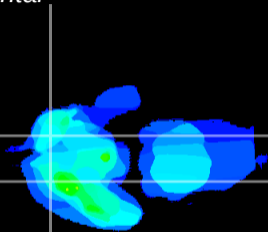

Coronal

Sagittal-R

Sagittal-L

ViBrism: CX14303
Horizontal

Tu