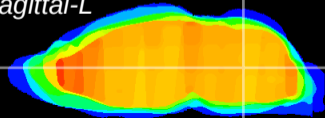

Coronal

Sagittal-R

Sagittal-L

ViBrism: CX14308
Horizontal

MVe