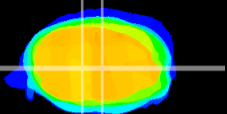

Coronal

Sagittal-R

Sagittal-L

ViBrism: CX14308
Horizontal

MVe