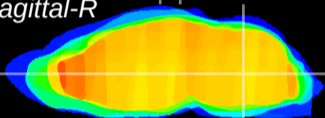

Coronal

Sagittal-R

Sagittal-L

ViBrism: CX14308
Horizontal

MVe