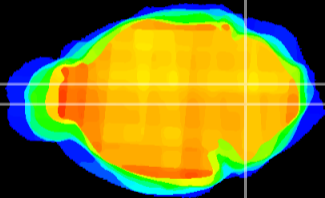

Coronal

Sagittal-R

Sagittal-L

ViBrism: CX14308
Horizontal

MVe