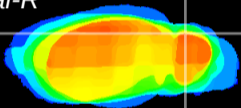

Coronal

Sagittal-R

Sagittal-L

ViBrism: CX14311
Horizontal

Cb lobe