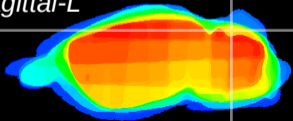

Coronal

Sagittal-R

Sagittal-L

ViBrism: CX14311
Horizontal

Cb lobe