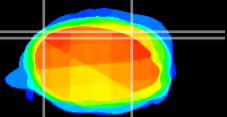

Coronal

Sagittal-R

Sagittal-L

ViBrism: CX14311
Horizontal

Cb lobe