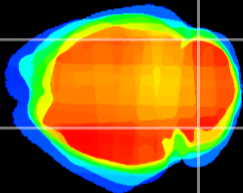

Coronal

Sagittal-R

Sagittal-L

ViBrism: CX14311
Horizontal

Cb lobe