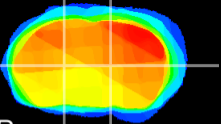

Coronal

Sagittal-R

Sagittal-L

ViBriSM: CX14311
Horizontal

VA/VL