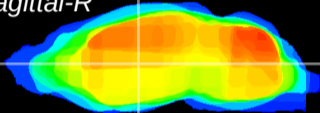

Coronal

Sagittal-R

Sagittal-L

ViBriSM: CX14311
Horizontal

VA/VL