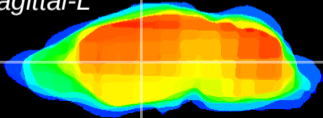

Coronal

Sagittal-R

Sagittal-L

ViBriSM: CX14311
Horizontal

VA/VL