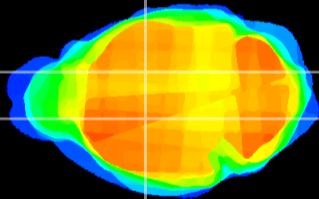

Coronal

Sagittal-R

Sagittal-L

ViBriSM: CX14311
Horizontal

VA/VL