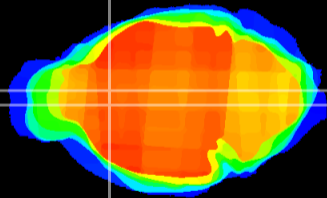

Coronal

Sagittal-R

Sagittal-L

ViBrism: CX14313
Horizontal

LS