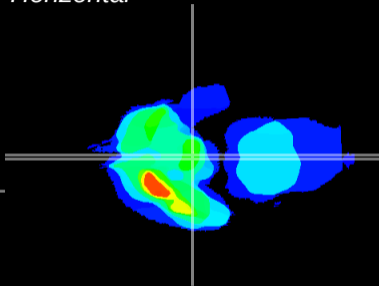

Coronal

Sagittal-R

Sagittal-L

ViBrism: CX14313
Horizontal

ME